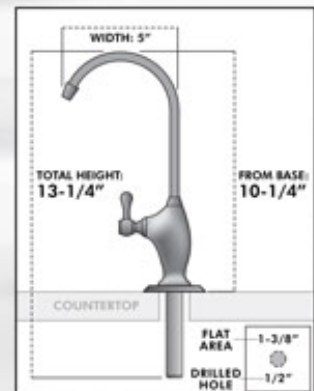

Vase Style Faucets

MODEL NO.	DESCRIPTION
N-833-1-LF	Vase Style Faucet - Chrome
N-833-BN-LF	Vase Style Faucet - Brushed Nickel
N-833-ORB-LF	Vase Style Faucet - Oil Rubbed Bronze

Luxury Faucet Features

- ◆ Combines Elegant Styling with High Quality
- ◆ Smooth Operating Ceramic Valve
- ◆ Level Handle Lets You Control the Flow
- ◆ Spout Swivels Easily, 360°
- ◆ Mounting Hardware and Trim Pieced Included