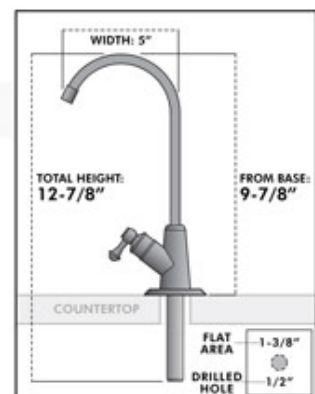

Luxury Long Reach Faucets

MODEL NO.	DESCRIPTION
N-109-1-LF	Luxury Long Reach Faucet - Chrome
N-109-BN-LF	Luxury Long Reach Faucet - Brushed Nickel
N-109-WH-LF	Luxury Long Reach Faucet - White
N-109-BLK-LF	Luxury Long Reach Faucet - Black
N-109-AL-LF	Luxury Long Reach Faucet - Almond
N-109-PB-LF	Luxury Long Reach Faucet - Polished Brass
N-109-ORB-LF	Luxury Long Reach Faucet - Oil Rubbed Bronze

Luxury Euro Spout Faucets

MODEL NO.	DESCRIPTION
N-109-1-E-LF	Luxury Euro Spout Faucet - Chrome
N-109-BN-E-LF	Luxury Euro Spout Faucet - Brushed Nickel
N-109-WH-E-LF	Luxury Euro Spout Faucet - White
N-109-BLK-E-LF	Luxury Euro Spout Faucet - Black
N-109-AL-E-LF	Luxury Euro Spout Faucet - Almond
N-109-PB-E-LF	Luxury Euro Spout Faucet - Polished Brass
N-109-ORB-E-LF	Luxury Euro Spout Faucet - Oil Rubbed Bronze