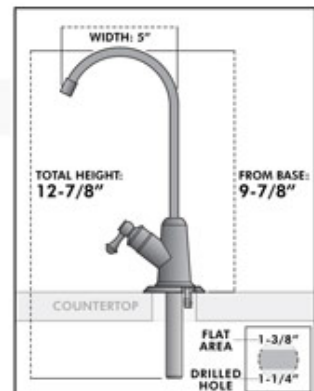

Vase Style Faucets

MODEL NO.	DESCRIPTION
N-833-1-LF	Vase Style Faucet - Chrome
N-833-BN-LF	Vase Style Faucet - Brushed Nickel
N-833-ORB-LF	Vase Style Faucet - Oil Rubbed Bronze

Luxury Faucet Features

- ◆ Combines Elegant Styling with High Quality
- ◆ Smooth Operating Ceramic Valve
- ◆ Level Handle Lets You Control the Flow
- ◆ Spout Swivels Easily, 360°
- ◆ Mounting Hardware and Trim Pieced Included