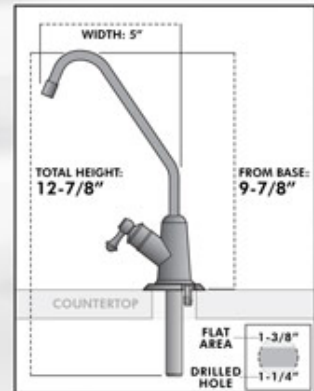

Luxury Air Gap Faucets

MODEL NO.

DESCRIPTION

N-109-1-AG-LF	Luxury Air Gap Faucet - Chrome
N-109-BN-AG-LF	Luxury Air Gap Faucet - Brushed Nickel
N-109-WH-AG-LF	Luxury Air Gap Faucet - White
N-109-BLK-AG-LF	Luxury Air Gap Faucet - Black
N-109-AL-AG-LF	Luxury Air Gap Faucet - Almond
N-109-PB-AG-LF	Luxury Air Gap Faucet - Polished Brass
N-109-ORB-AG-LF	Luxury Air Gap Faucet - Oil Rubbed Bronze

Luxury Euro Air Gap Faucets

MODEL NO.

DESCRIPTION

N-109-1-E-AG-LF	Luxury Euro Air Gap Faucet - Chrome
N-109-BN-E-AG-LF	Luxury Euro Air Gap Faucet - Brushed Nickel
N-109-ORB-E-AG-LF	Luxury Euro Air Gap Faucet - Oil Rubbed Bronze