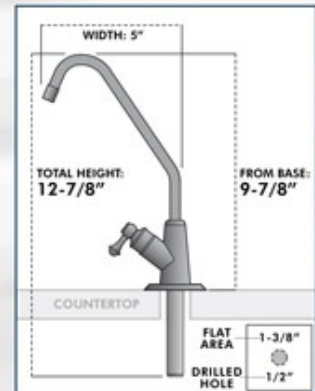

Luxury Euro Spout Faucets

MODEL NO.	DESCRIPTION
N-109-1-E-LF	Luxury Euro Spout Faucet - Chrome
N-109-BN-E-LF	Luxury Euro Spout Faucet - Brushed Nickel
N-109-WH-E-LF	Luxury Euro Spout Faucet - White
N-109-BLK-E-LF	Luxury Euro Spout Faucet - Black
N-109-AL-E-LF	Luxury Euro Spout Faucet - Almond
N-109-PB-E-LF	Luxury Euro Spout Faucet - Polished Brass
N-109-ORB-E-LF	Luxury Euro Spout Faucet - Oil Rubbed Bronze