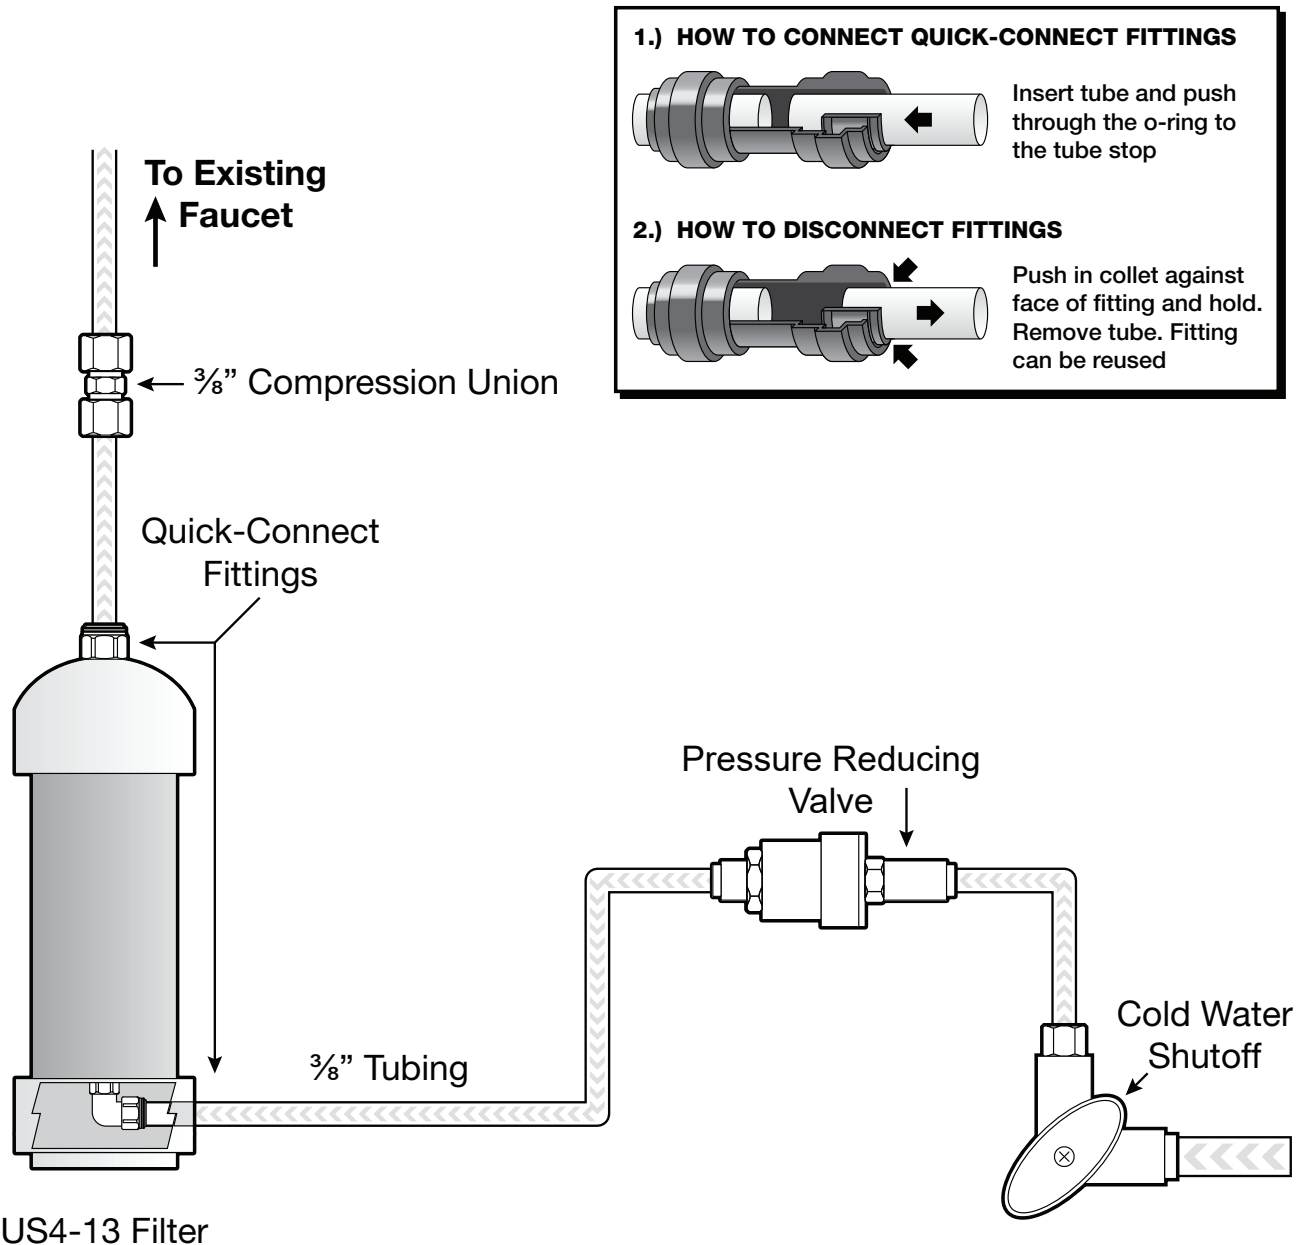

# H2O-US4-13 SYSTEM

## Quick-Connect Installation

### Enclosed Parts List:

- (1) 6' × 3/8" Tubing
- (1) 3/8" Compression Union
- (1) 3/8" Pressure Reducing Valve